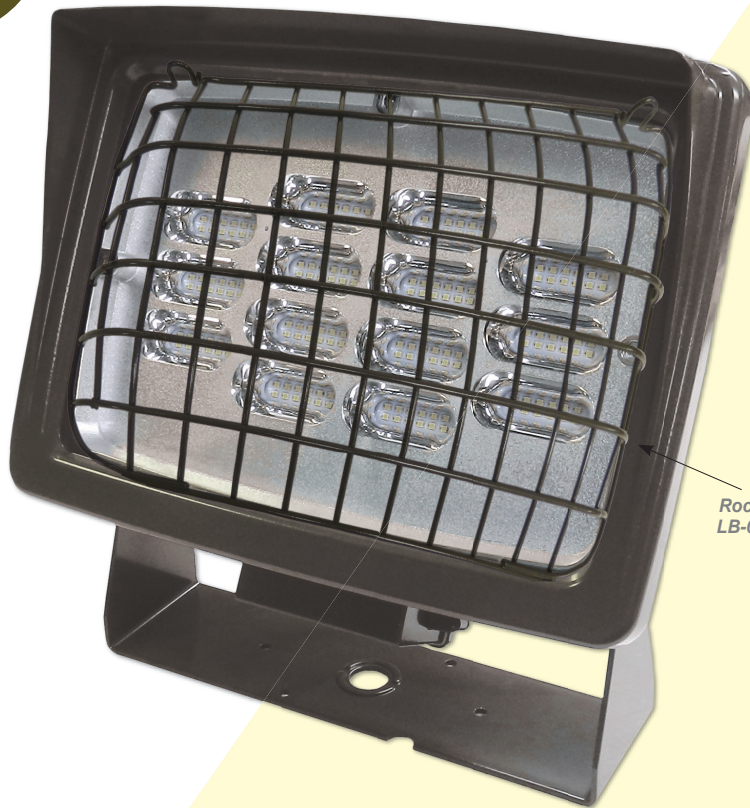

**Dark Bronze
Chip- & Fade-Resistant
Powder-Coated Finish**

Slip-Fitter Adjustable Pole Mount

- Hardware included

Single Arm Wall Mount

- Hardware not included

Mounting Bracket

- Hardware included

Double Mounting Bracket

- Hardware included

Part#	Description
LB-0004BRZ	Slip-Fitter Adjustable Pole Mount
LB-0005BRZ	Mounting Bracket for LB40N, LB56N, Bronze
LB-0006BRZ	Mounting Bracket for LB100, LB130 & LB160, Bronze
LB-0007BRZ	Double Mounting Bracket for LB100, LB130 & LB160, Bronze
LB-0010BRZ	Single Arm Wall Mount, Bronze

**Chip- & Fade-Resistant
Powder-Coated Finish**

Rock Guard
LB-0003BRZ

Rock Guard

- All metal spot welded construction
- Strong high tensile steel
- Simple, quick and secure installation
- Powder-coated Dark Bronze

Part#	Description	Color
LB-0003BRZ	Rock Guard for LB100, LB130 & LB160 Blaster Lights	Dark Bronze