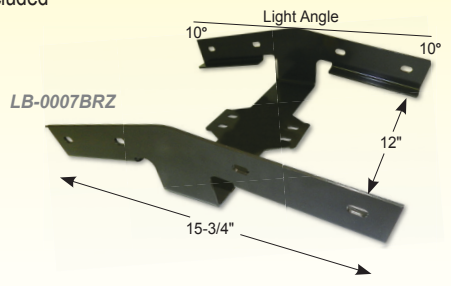

**Dark Bronze
Chip- & Fade-Resistant
Powder-Coated Finish**

Slip-Fitter Adjustable Pole Mount

- Hardware included

Single Arm Wall Mount

- Hardware not included

Mounting Bracket

- Hardware included

Double Mounting Bracket

- Hardware included

Part#	Description
LB-0004BRZ	Slip-Fitter Adjustable Pole Mount
LB-0005BRZ	Mounting Bracket for LB40N, LB56N, Bronze
LB-0006BRZ	Mounting Bracket for LB100, LB130 & LB160, Bronze
LB-0007BRZ	Double Mounting Bracket for LB100, LB130 & LB160, Bronze
LB-0010BRZ	Single Arm Wall Mount, Bronze