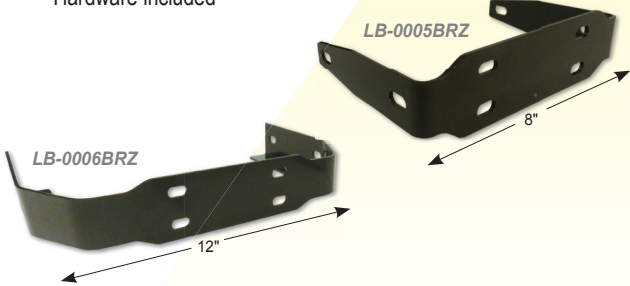

**Dark Bronze
Chip- & Fade-Resistant
Powder-Coated Finish**

Slip-Fitter Adjustable Pole Mount

- Hardware included

Single Arm Wall Mount

- Hardware not included

Mounting Bracket

- Hardware included

Double Mounting Bracket

- Hardware included

Part#	Description
LB-0004BRZ	Slip-Fitter Adjustable Pole Mount
LB-0005BRZ	Mounting Bracket for LB40N, LB56N, Bronze
LB-0006BRZ	Mounting Bracket for LB100, LB130 & LB160, Bronze
LB-0007BRZ	Double Mounting Bracket for LB100, LB130 & LB160, Bronze
LB-0010BRZ	Single Arm Wall Mount, Bronze

**Chip- & Fade-Resistant
Powder-Coated Finish**

Rock Guard
LB-0003BRZ

Rock Guard

- All metal spot welded construction
- Strong high tensile steel
- Simple, quick and secure installation
- Powder-coated Dark Bronze