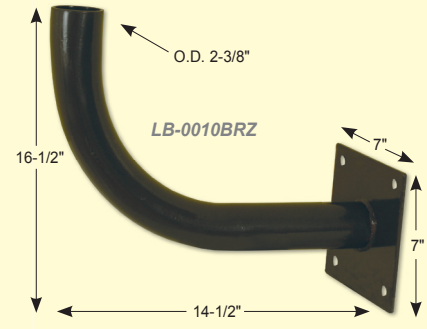

**Dark Bronze
Chip- & Fade-Resistant
Powder-Coated Finish**

Slip-Fitter Adjustable Pole Mount

- Hardware included

Single Arm Wall Mount

- Hardware not included

Mounting Bracket

- Hardware included

Double Mounting Bracket

- Hardware included

Part#	Description
LB-0004BRZ	Slip-Fitter Adjustable Pole Mount
LB-0005BRZ	Mounting Bracket for LB40N, LB56N, Bronze
LB-0006BRZ	Mounting Bracket for LB100, LB130 & LB160, Bronze
LB-0007BRZ	Double Mounting Bracket for LB100, LB130 & LB160, Bronze
LB-0010BRZ	Single Arm Wall Mount, Bronze

**Chip- & Fade-Resistant
Powder-Coated Finish**

Rock Guard
LB-0003BRZ

Rock Guard

- All metal spot welded construction
- Strong high tensile steel
- Simple, quick and secure installation
- Powder-coated Dark Bronze