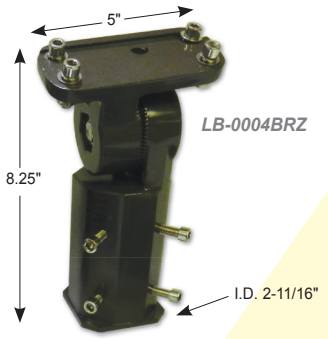

**Dark Bronze
Chip- & Fade-Resistant
Powder-Coated Finish**

Slip-Fitter Adjustable Pole Mount

- Hardware included

Single Arm Wall Mount

- Hardware not included

Mounting Bracket

- Hardware included

Double Mounting Bracket

- Hardware included

Part#	Description
LB-0004BRZ	Slip-Fitter Adjustable Pole Mount
LB-0005BRZ	Mounting Bracket for LB40N, LB56N, Bronze
LB-0006BRZ	Mounting Bracket for LB100, LB130 & LB160, Bronze
LB-0007BRZ	Double Mounting Bracket for LB100, LB130 & LB160, Bronze
LB-0010BRZ	Single Arm Wall Mount, Bronze

**Chip- & Fade-Resistant
Powder-Coated Finish**

Rock Guard
LB-0003BRZ

Rock Guard

- All metal spot welded construction
- Strong high tensile steel
- Simple, quick and secure installation
- Powder-coated Dark Bronze