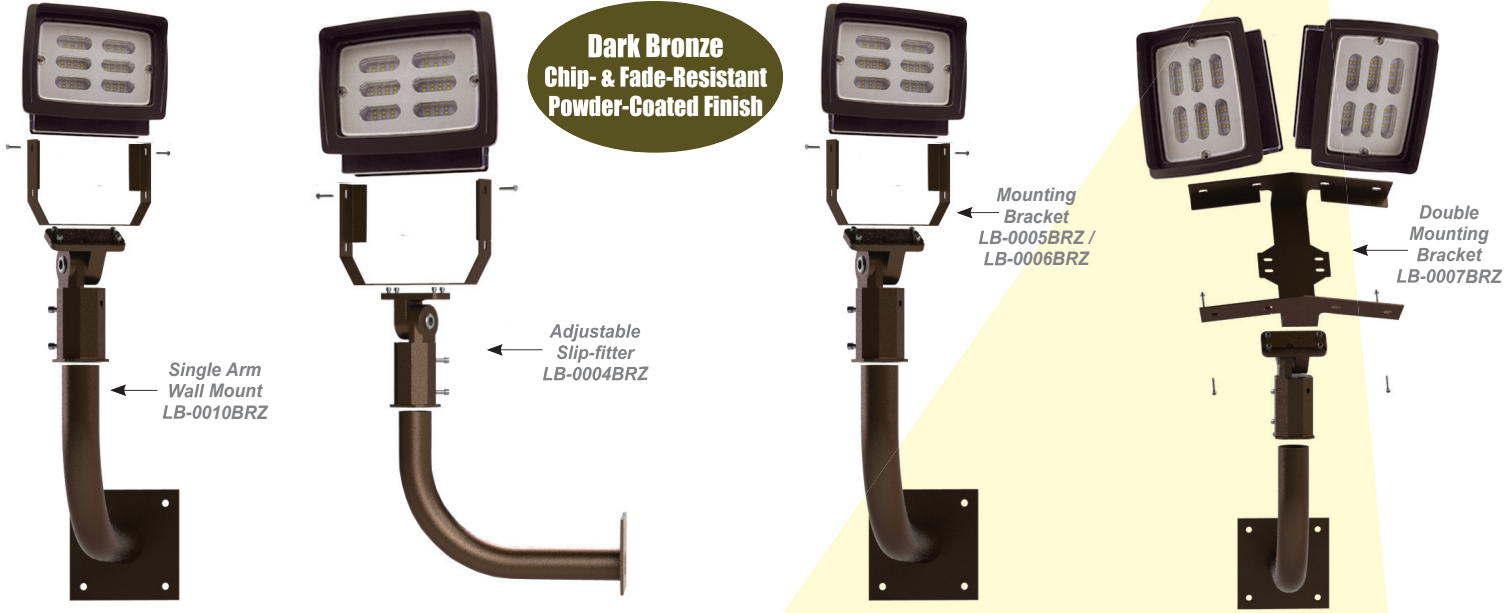

**Dark Bronze
Chip- & Fade-Resistant
Powder-Coated Finish**

Slip-Fitter Adjustable Pole Mount

- Hardware included

Single Arm Wall Mount

- Hardware not included

Mounting Bracket

- Hardware included

Double Mounting Bracket

- Hardware included

Part#	Description
LB-0004BRZ	Slip-Fitter Adjustable Pole Mount
LB-0005BRZ	Mounting Bracket for LB40N, LB56N, Bronze
LB-0006BRZ	Mounting Bracket for LB100, LB130 & LB160, Bronze
LB-0007BRZ	Double Mounting Bracket for LB100, LB130 & LB160, Bronze
LB-0010BRZ	Single Arm Wall Mount, Bronze

**Chip- & Fade-Resistant
Powder-Coated Finish**

Rock Guard
LB-0003BRZ

Rock Guard

- All metal spot welded construction
- Strong high tensile steel
- Simple, quick and secure installation
- Powder-coated Dark Bronze

Part#	Description	Color
LB-0003BRZ	Rock Guard for LB100, LB130 & LB160 Blaster Lights	Dark Bronze